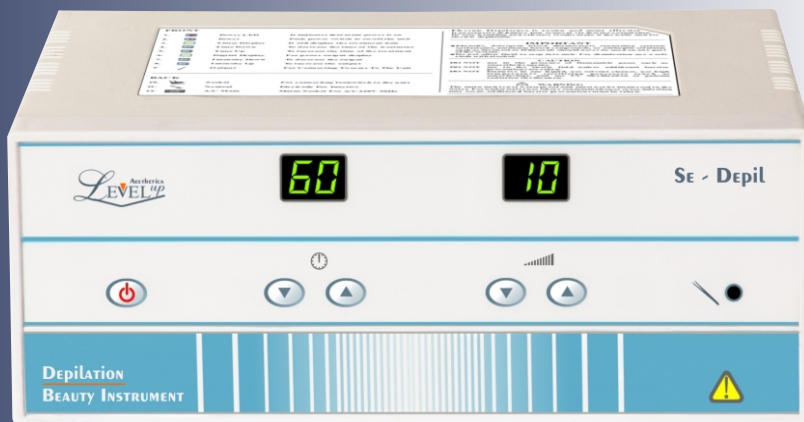

DEPILATION

SD-Depil

SE-Depil

SF-Depil

DEPILATION

A professional portable unit with full function digital display, timer display, digital Display.

Helps in treatment of removing unwanted hair permanently without pain.

Electric Depilation is easier and more effective

It guarantees definitive hair removal via thermo-coagulation. Its easy handling and effective results make it the basic unit for electric depilation.

Mode of Action And Treatments

Treatment is based on the application of a high-frequency current through a tweezer, thereby causing thermal destruction (Thermo-coagulation) of the hair root. To cater for all requirements, the versatile DEPILATION enables you to regulate the output power via UP & DOWN key.

TECHNICAL SPECIFICATION

Product Name	:	Depilation
Voltage	:	A/C 220-Volts 50 Hz.
Absorbed Power	:	60 VA
Max. Output Power	:	3-Watt
Frequency	:	13.5 Mhz.
Complies With	:	IEC601-1 Classification
Safety Class	:	I
Type	:	
Operating Temperature	:	10° - 50°
Storage Temperature	:	-10° - 70°